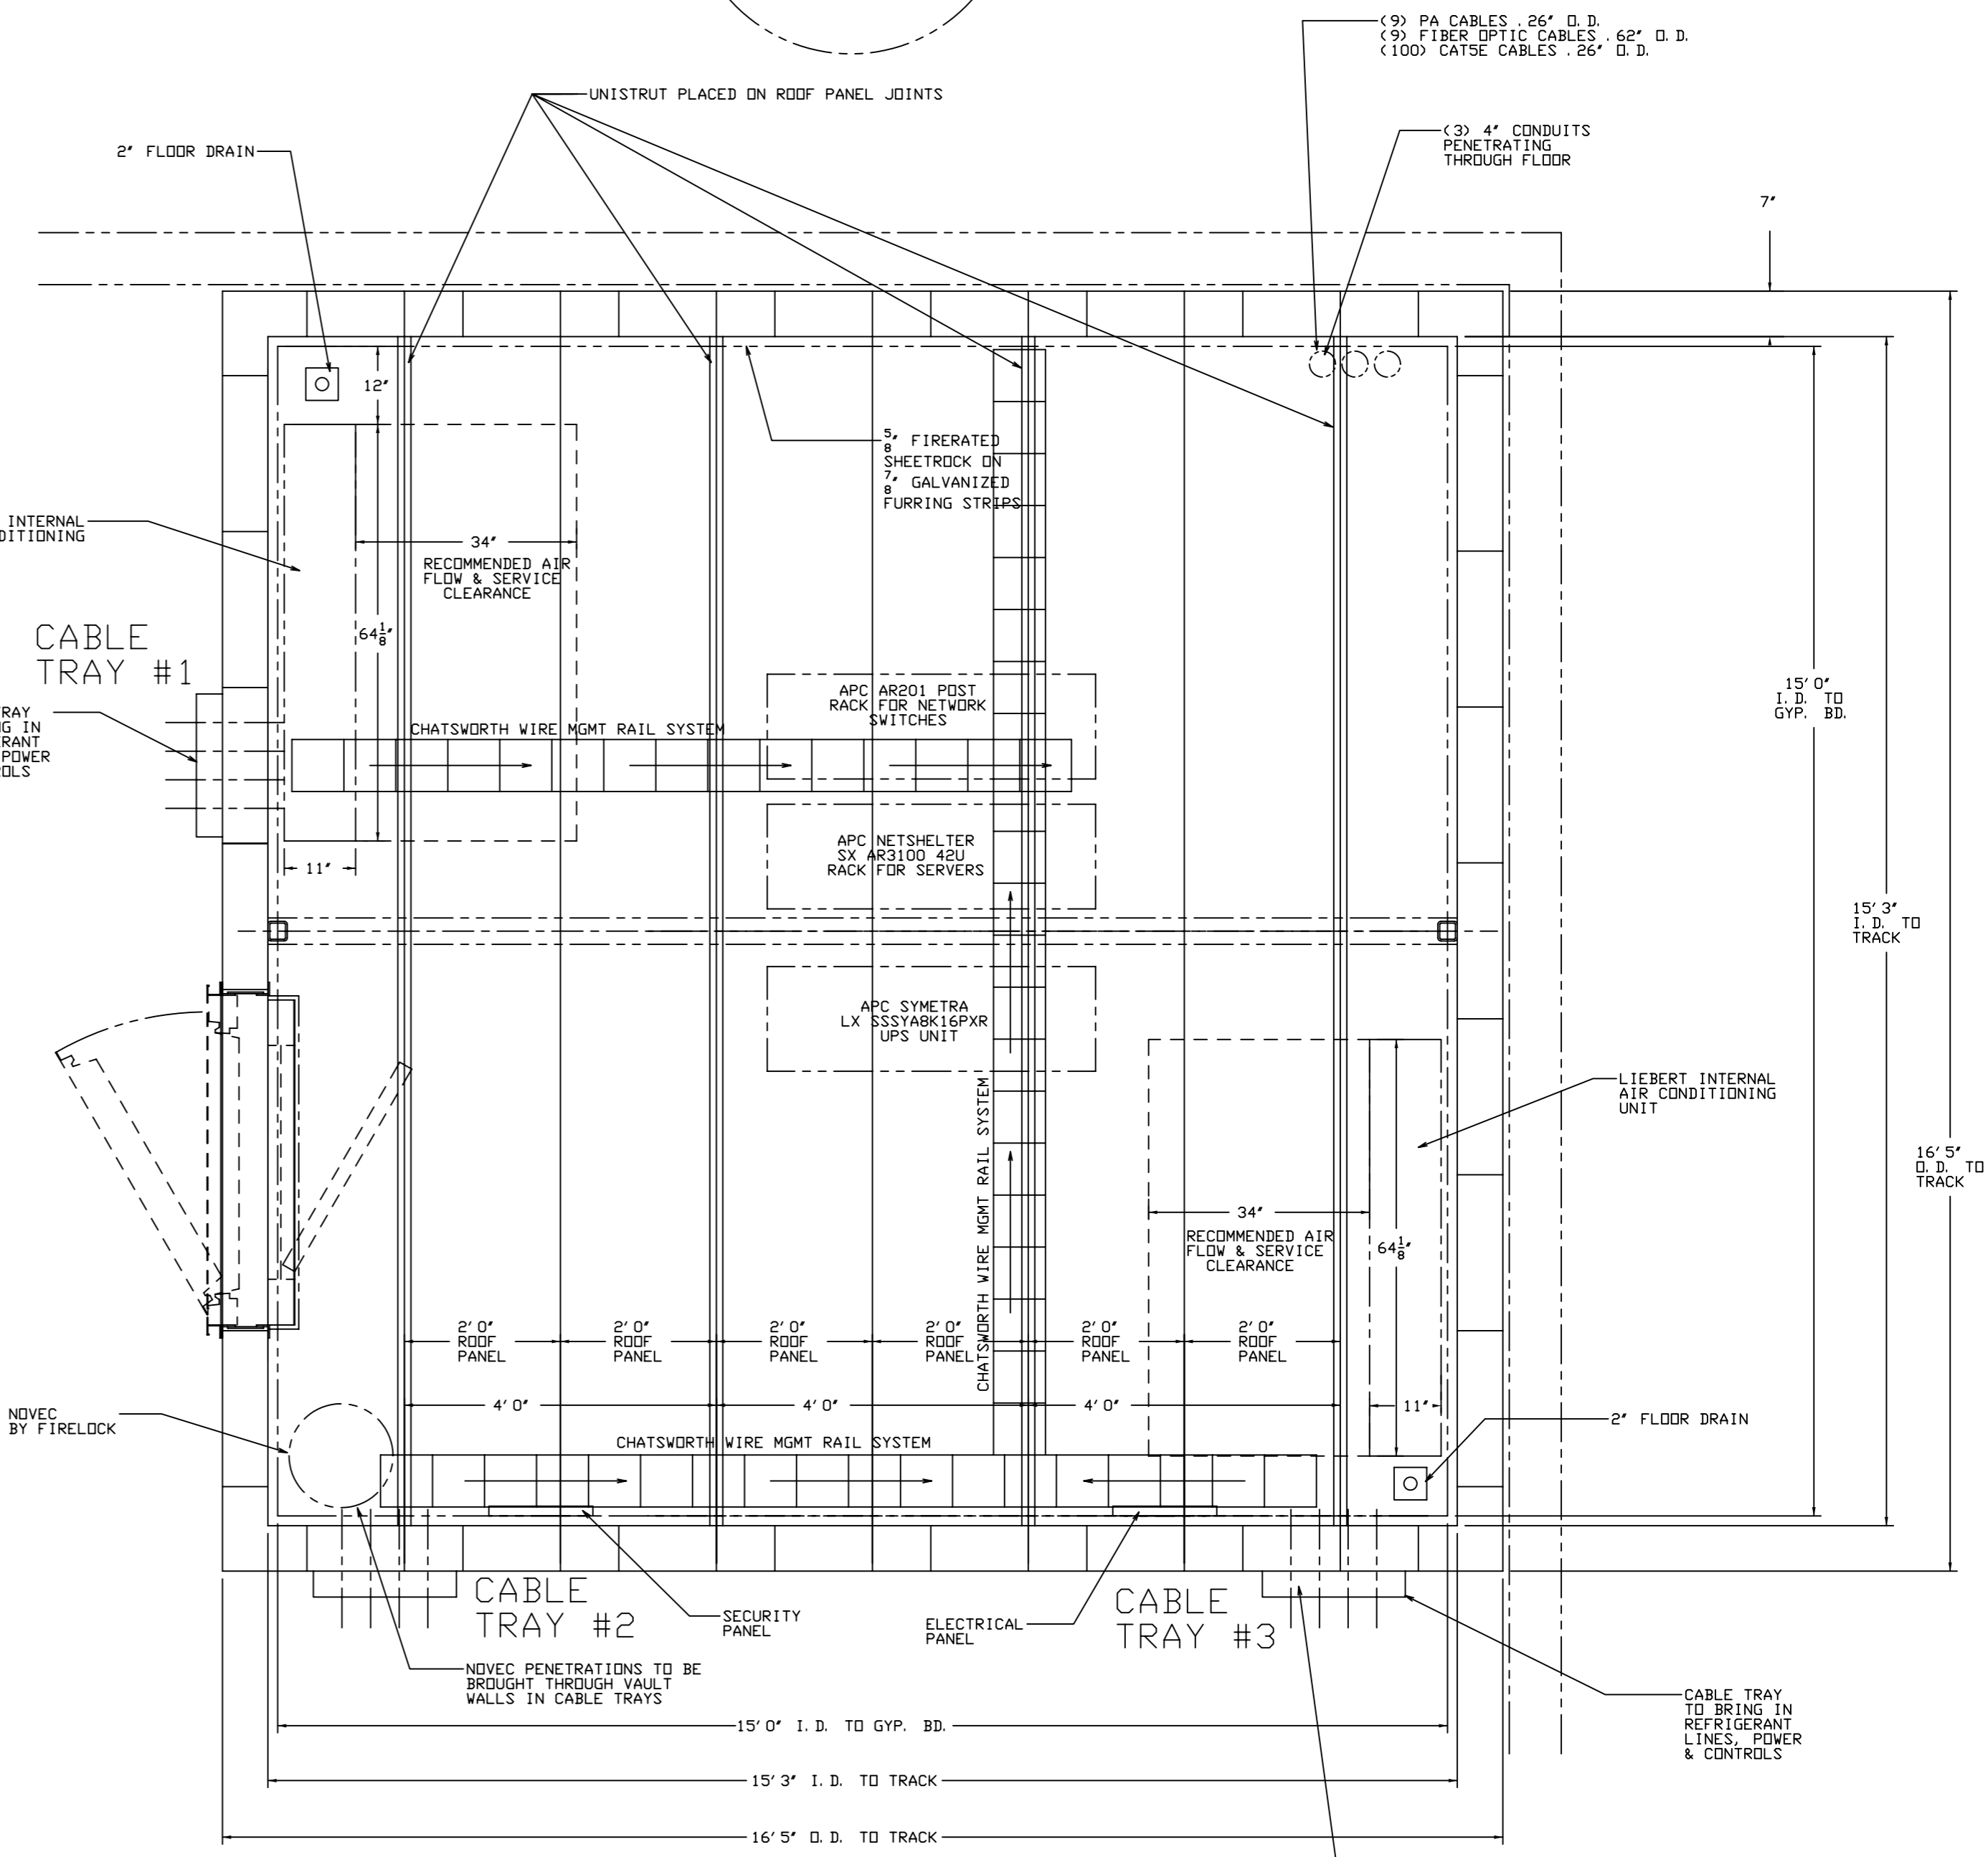

NOTE:  
 ALL CAT V CABLES AND POWER WIRING WILL  
 PENETRATE VAULT WALLS THROUGH CABLE TRAY  
 LOCATIONS AND RUN ALONG WIRE MANAGEMENT  
 RAIL SYSTEM ONCE INSIDE VAULT, WIRES  
 DROP DOWN FROM RAILS INTO SERVERS

DATAMATE FAN/COIL AND CHILLED WATER MODULE

ALL ADDITIONAL PENETRATIONS ARE  
 TO BE THROUGH ONE OF THE THREE

CCTV (25) COAXIAL CABLES 0.35" DIA.  
 SECURITY (75) CABLES 0.20" DIA  
 FIRE ALARM (1) CABLE FOR LOOP

4" CONDUITS FOR POWER,  
 SECURITY & OTHER  
 PENETRATIONS THROUGH  
 CABLE TRAYS