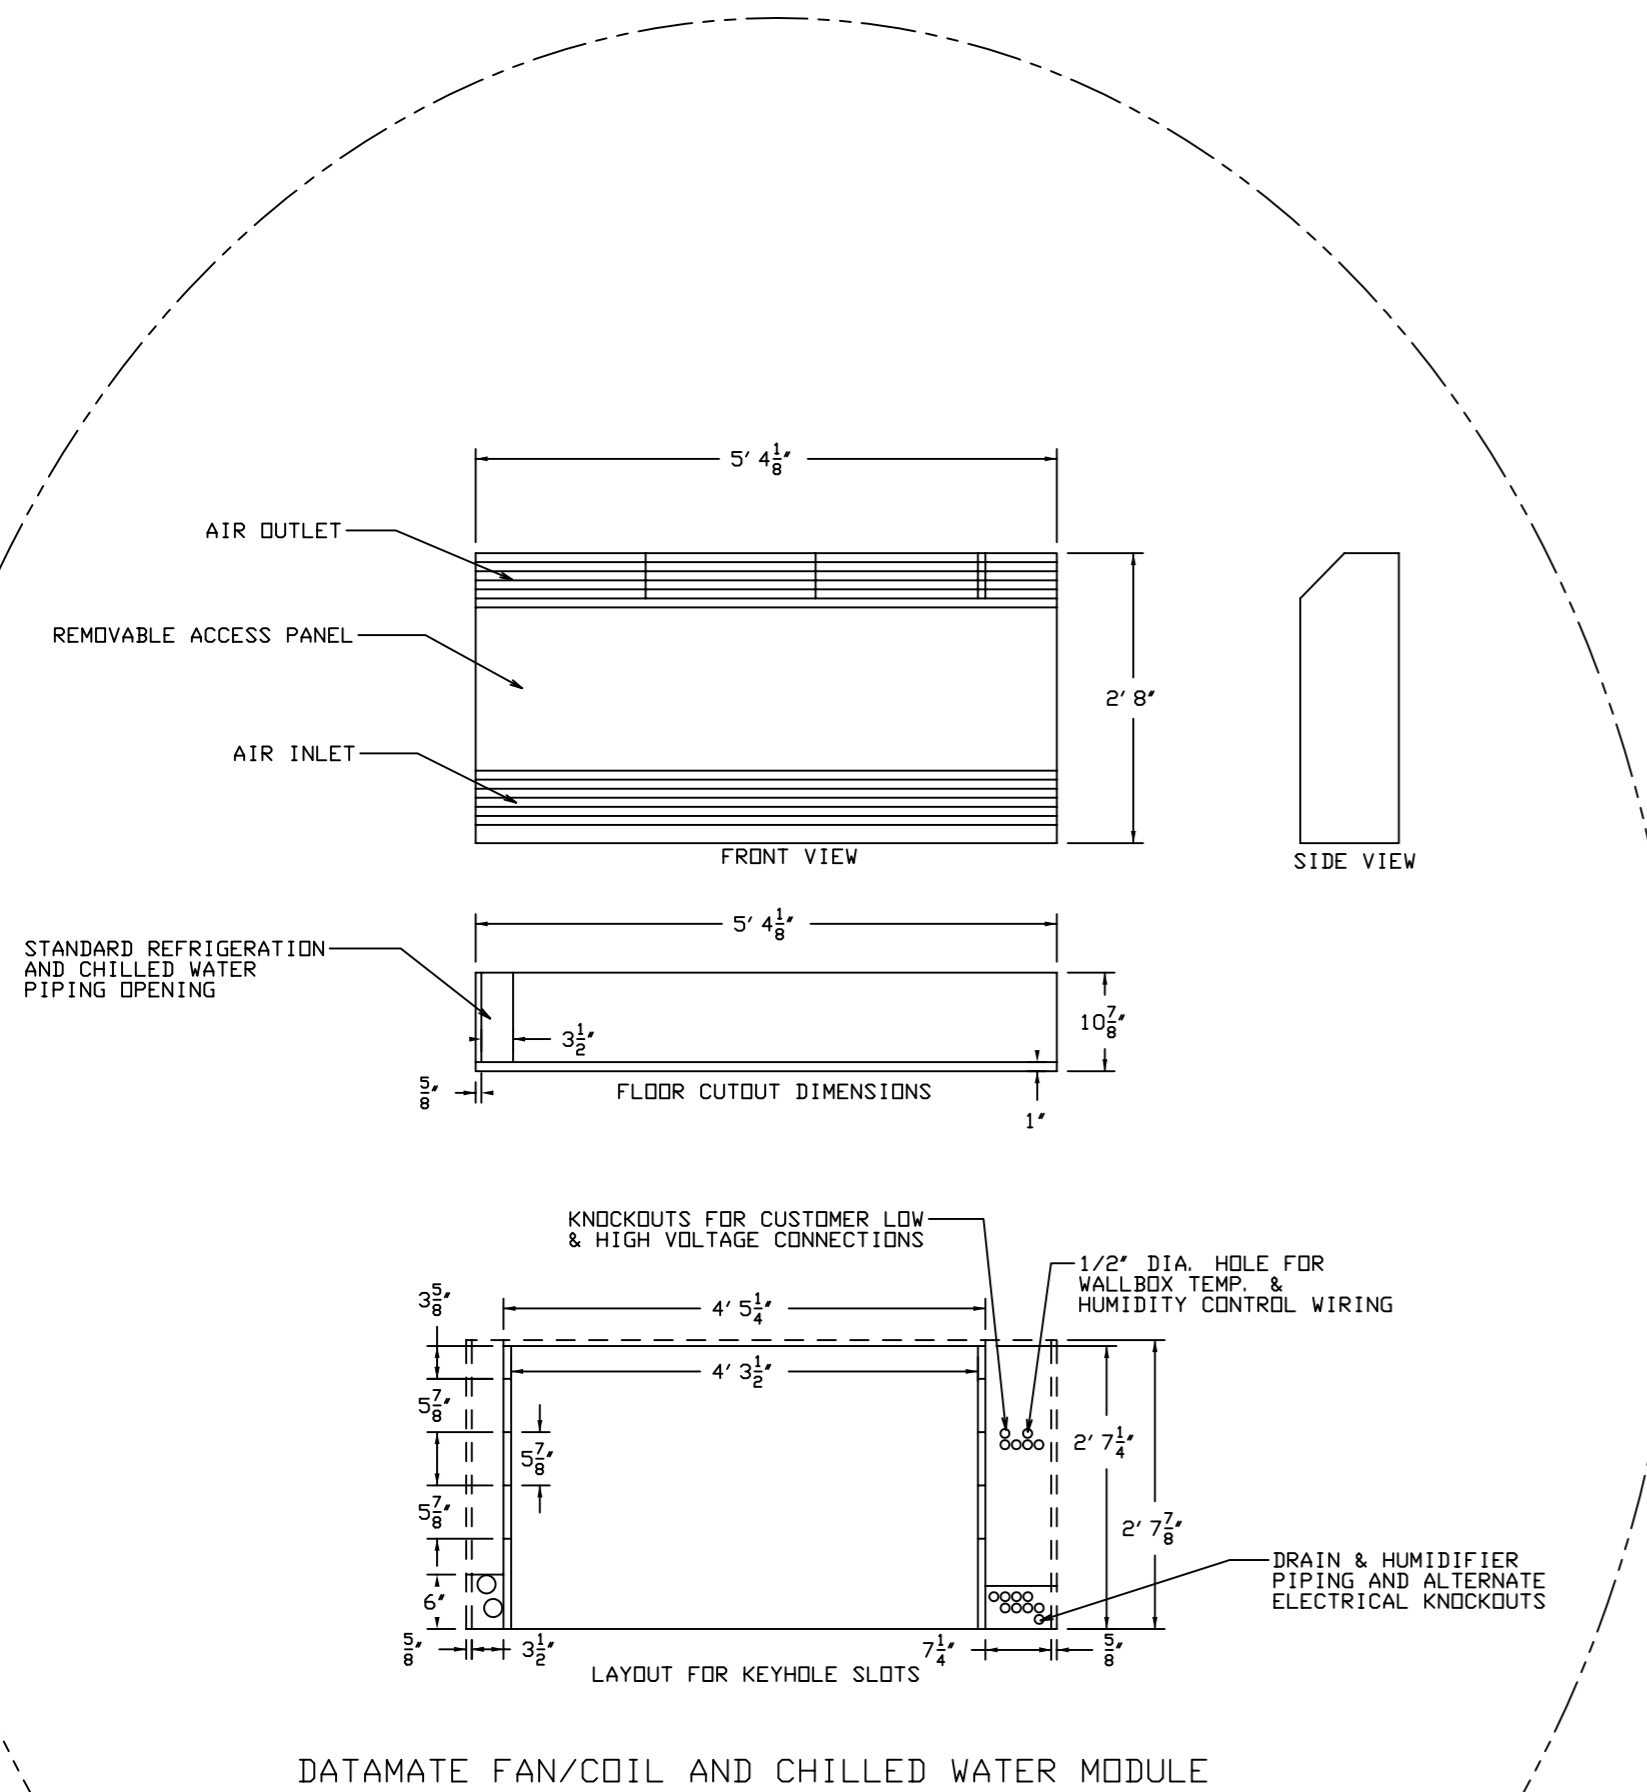

NOTE:  
 ALL CAT V CABLES AND POWER WIRING WILL  
 PENETRATE VAULT WALLS THROUGH CABLE TRAY  
 LOCATIONS AND RUN ALONG WIRE MANAGEMENT  
 RAIL SYSTEM ONCE INSIDE VAULT, WIRES  
 DROP DOWN FROM RAILS INTO SERVERS

DATAMATE FAN/COIL AND CHILLED WATER MODULE

ALL ADDITIONAL PENETRATIONS ARE  
 TO BE THROUGH ONE OF THE THREE

CCTV (25) COAXIAL CABLES 0.35" DIA.  
 SECURITY (75) CABLES 0.20" DIA  
 FIRE ALARM (1) CABLE FOR LOOP

4" CONDUITS FOR POWER,  
 SECURITY & OTHER  
 PENETRATIONS THROUGH  
 CABLE TRAYS